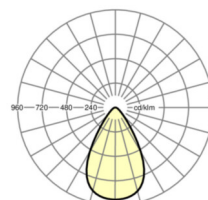

CHARACTERISTICS

Order number	37372024164
EAN number	4020863468164
Commodity code	94051190
Certification mark	IP 65, Protection class I, F, D, Indoor, CE
Impact resistance (IK rating)	IK08 (-30°C bis 50°C)
Ambient temperatur	ta -30°C to 50°C
Warranty period	5 years
State funding programs	BEG - Federal funding for efficient buildings (valid only for Germany)

ELECTRICAL ENGINEERING

Controller	Electronic driver (1 pcs.)
Wiring	3x1mm²
System output	149W
Mains voltage	230V/50Hz
Circuit breakers (inrush current)	4 pieces/B10, 7 pieces/B16, 7 pieces/C10, 11 pieces/C16
Energy efficiency class/light source	C

LIGHTING TECHNOLOGY

Placement	LED, Colour rendering/Light colour CRI ≥ 80 / 4000K
Colour tolerance (MacAdam)	5SDCM
Photobiological safety (Luminaire)	RG1
Nominal luminous flux	22993lm
LED service life	50000h L80/B10 (Tq 50°C)
Luminaire luminous efficiency	154lm/W
Beam angle	60°
UGR lat./long.	24.7 / 24.7

MECHANICS

Housing colour	black
Dimensions (LxWxH/DxH)	370mm x 210mm
Weight (net)	5.41kg
Type of installation	Pendant individual mounting, Ceiling-mounted single installation

Dimensions

H	210 mm	Height
D	370 mm	Diameter

DEEP-LINK

<https://www.regiolux.de/en/article/37372024164>